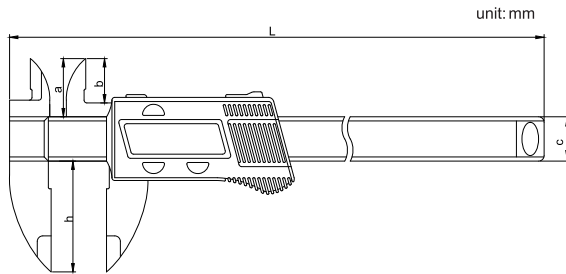

- ◆ Made of hard plastic
- ◆ Resolution: 0.01mm/0.0005"
- ◆ Buttons: on/off, zero, mm/inch

Code	Range	Accuracy	a	b	c	h	L
117-006-11	0-150mm/0-6"	±0.1mm	21	16	16	40	243